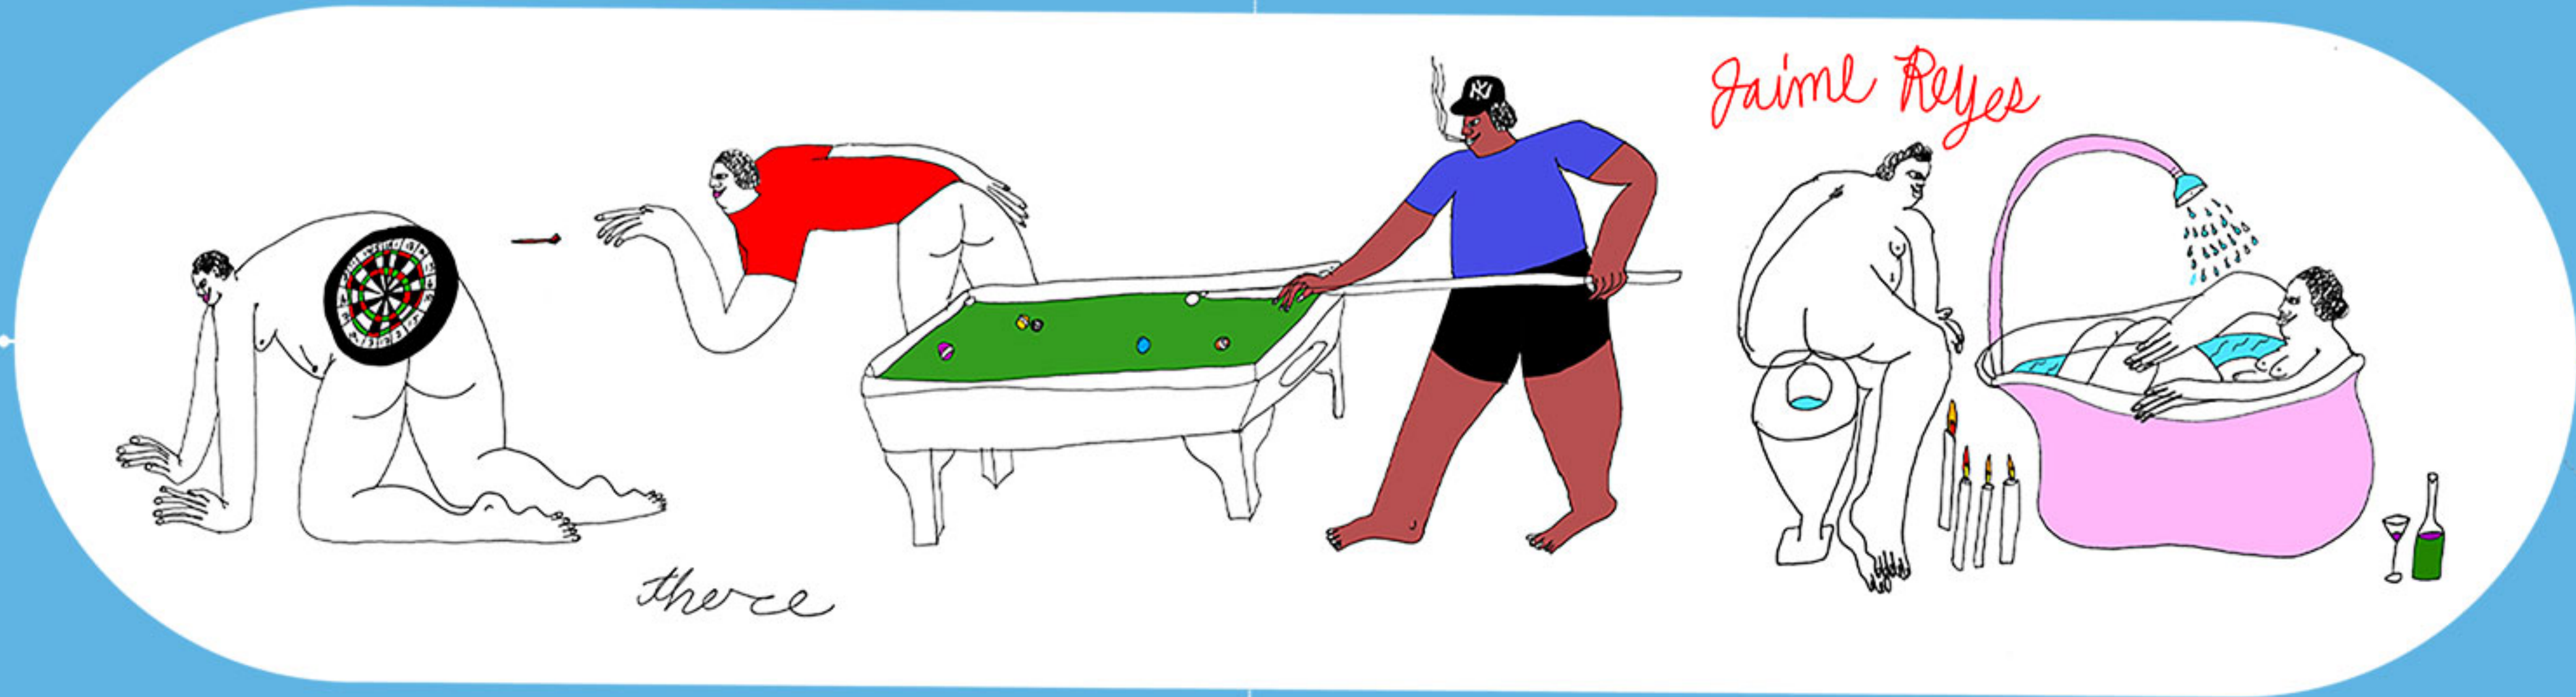

there
summer 2022